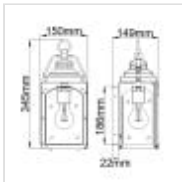

PRODUCT DETAILS

Randhurst outdoor fixtures are a modern interpretation of an antique gas lantern, made of a composite material that can withstand the harshest outdoor elements and finished off with a new rough-hewn, Copper Oxide finish. Handcrafted stepped details, grommets and open vents on the crown add charm to this period-inspired collection.