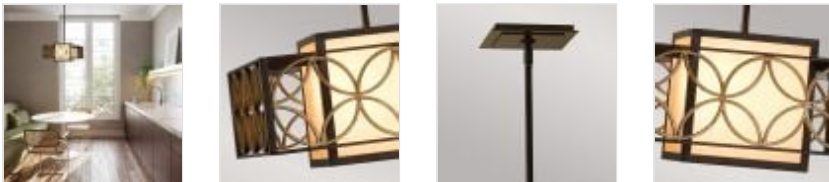

FE-REMY-P-BRemy 1 Light Pendant Chandelier Light -
Heritage Bronze / Parissiene Gold

DETAILS	
BRAND	Generation Lighting (Feiss)
FAMILY	Remy
SUITABLE LOCATION	Interior
GUARANTEE	General 2 Year Guarantee
FINISH	Heritage Bronze/Parissiene Gold
FITTING HEIGHT	284mm
WIDTH	533mm
MINIMUM DROP	371mm
MAXIMUM DROP	1740mm
POWER SOURCE	Mains Voltage
VOLTAGE	220-240v 50hz
MAXIMUM WATTAGE	60W
NUMBER OF LAMPS	1
SOCKET	E27
INTEGRATED LED	No
RODS SUPPLIED	4 X 300mm And 1 X 150mm Rods
CLASS	Class I
BUILD MATERIALS	Steel, Cream Shade
DIMMABLE FITTING	Compatible With Dimmable Lamps
PRODUCT WEIGHT	9.72kg
BOX DIMENSIONS	62 X 39 X 39cm
BOX WEIGHT	10.80 Kg

**PRODUCT DETAILS**

The Remy collection is a striking family with clear influence from the French Arts and Crafts scene, in particular featuring a decorative metal circle finished in Parissienne Gold. These heavy hand made iron fittings include a Bronze Organza shade to soften the lighting with the main fitting body painted in a Heritage Bronze finish.