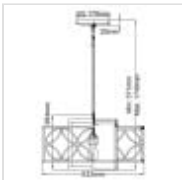

DETAILS	
BRAND	Generation Lighting (Feiss)
FAMILY	Remy
SUITABLE LOCATION	Interior
GUARANTEE	General 2 Year Guarantee
FINISH	Heritage Bronze/Parissiene Gold
FITTING HEIGHT	284mm
WIDTH	533mm
MINIMUM DROP	371mm
MAXIMUM DROP	1740mm
POWER SOURCE	Mains Voltage
VOLTAGE	220-240v 50hz
MAXIMUM WATTAGE	60W
NUMBER OF LAMPS	1
SOCKET	E27
INTEGRATED LED	No
RODS SUPPLIED	4 X 300mm And 1 X 150mm Rods
CLASS	Class I
BUILD MATERIALS	Steel, Cream Shade
DIMMABLE FITTING	Compatible With Dimmable Lamps
PRODUCT WEIGHT	9.72kg
BOX DIMENSIONS	62 X 39 X 39cm
BOX WEIGHT	10.80 Kg