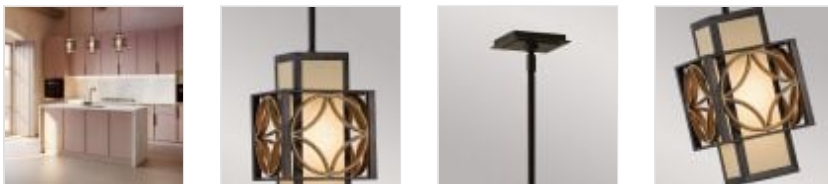

## FE-REMY-P-C

Remy 1 Light Pendant Light - Heritage Bronze / Parisienne Gold

DETAILS	
BRAND	Generation Lighting (Feiss)
FAMILY	Remy
SUITABLE LOCATION	Interior
GUARANTEE	General 2 Year Guarantee
FINISH	Heritage Bronze/Parisienne Gold
FITTING HEIGHT	354mm
WIDTH	203mm
MINIMUM DROP	440mm
MAXIMUM DROP	1518mm
POWER SOURCE	Mains Voltage
VOLTAGE	220-240v 50hz
MAXIMUM WATTAGE	60W
NUMBER OF LAMPS	1
SOCKET	E27
INTEGRATED LED	No
RODS SUPPLIED	3 X 300mm And 1 X 150mm Rods
CLASS	Class I
BUILD MATERIALS	Steel, Cream Shade
DIMMABLE FITTING	Compatible With Dimmable Lamps
PRODUCT WEIGHT	1.85kg
BOX DIMENSIONS	28 X 52 X 30cm
BOX WEIGHT	2.06 Kg

## PRODUCT DETAILS

The Remy collection is a striking family with clear influence from the French Arts and Crafts scene, in particular featuring a decorative metal circle finished in Parisienne Gold. These heavy hand made iron fittings include a Bronze Organza shade to soften the lighting with the main fitting body painted in a Heritage Bronze finish.