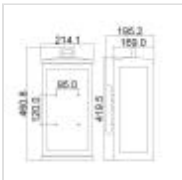

FE-ROSCOE-L

Roscoe 1 Light Large Wall Lantern - Textured Black

DETAILS	
BRAND	Generation Lighting (Feiss)
FAMILY	Roscoe
SUITABLE LOCATION	Exterior
GUARANTEE	Coastal Collection 5 Year Anti Corrosion Guarantee
IP RATING	IP44
FINISH	Textured Black
FITTING HEIGHT	461mm
WIDTH	214mm
PROJECTION/DEPTH	195mm
POWER SOURCE	Mains Voltage
VOLTAGE	220-240v 50hz
MAXIMUM WATTAGE	60W
NUMBER OF LAMPS	1
SOCKET	E27
INTEGRATED LED	No
CLASS	Class I
BUILD MATERIALS	Weather Resistant Composite, Opal Glass
DIMMABLE FITTING	Compatible With Dimmable Lamps
PRODUCT WEIGHT	3.42kg
BOX DIMENSIONS	57 X 29 X 28.5cm
BOX WEIGHT	3.80 Kg