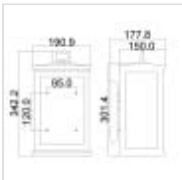

PRODUCT DETAILS

The classic, rectangular silhouette of the Roscoe lighting collection is a modern take on a vintage coach lantern. Striated details frame the recessed White Opal Glass panel, while the rectangular handle detail on top completes the transitional design. Each lantern is made from a weather resistant composite material. IP44 rated.