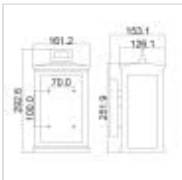

PRODUCT DETAILS

The classic, rectangular silhouette of the Roscoe lighting collection is a modern take on a vintage coach lantern. Striated details frame the recessed White Opal Glass panel, while the rectangular handle detail on top completes the transitional design. Each lantern is made from a weather resistant composite material. IP44 rated.