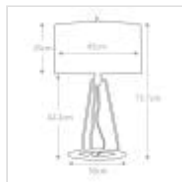

FERRARA-TL-GPG

Ferrara Table Lamp - Dark Grey Polished Gold with Grey with Metallic Gold Lining Shade

| DETAILS | |
|-------------------|--------------------------------------|
| BRAND | Elstead Lighting |
| FAMILY | Ferrara |
| SUITABLE LOCATION | Interior |
| GUARANTEE | General 2 Year Guarantee |
| FINISH | Dark Grey Polished Gold |
| FITTING HEIGHT | 737mm |
| DIAMETER | 450mm |
| POWER SOURCE | Plug |
| VOLTAGE | 220-240v |
| MAXIMUM WATTAGE | 60W |
| NUMBER OF LAMPS | 1 |
| SOCKET | E27 |
| INTEGRATED LED | No |
| CLASS | Class I |
| BUILD MATERIALS | Steel, Polycotton |
| DIMMABLE FITTING | Compatible With Dimmable Smart Lamps |
| PRODUCT WEIGHT | 5.72kg |
| BOX DIMENSIONS | 51 X 51 X 62cm |
| BOX WEIGHT | 6.35 Kg |