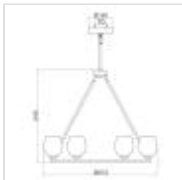

**FE-RUBIN6**  
 Rubin 6 Light Chandelier - Polished Nickel

DETAILS	
<b>BRAND</b>	Generation Lighting (Feiss)
<b>FAMILY</b>	Rubin
<b>SUITABLE LOCATION</b>	Interior
<b>GUARANTEE</b>	General 2 Year Guarantee
<b>FINISH</b>	Polished Nickel
<b>FITTING HEIGHT</b>	549mm
<b>WIDTH</b>	673mm
<b>PROJECTION/DEPTH</b>	673mm
<b>MINIMUM DROP</b>	650mm
<b>MAXIMUM DROP</b>	2022mm
<b>POWER SOURCE</b>	Mains Voltage
<b>VOLTAGE</b>	220-240v 50hz
<b>MAXIMUM WATTAGE</b>	3W LED
<b>NUMBER OF LAMPS</b>	6
<b>SOCKET</b>	G9
<b>INTEGRATED LED</b>	No
<b>LED LUMENS</b>	300Lm Each
<b>LED COLOUR TEMP</b>	3000k
<b>RODS SUPPLIED</b>	Supplied With 4 X 305mm & 1 X 152mm Rods
<b>CLASS</b>	Class I
<b>BUILD MATERIALS</b>	Glass
<b>HOURS</b>	25000
<b>DIMMABLE FITTING</b>	Compatible With Dimmable Lamps
<b>PRODUCT WEIGHT</b>	9.9kg
<b>BOX DIMENSIONS</b>	71.1 X 68.6 X 22.9cm
<b>BOX WEIGHT</b>	11.00 Kg