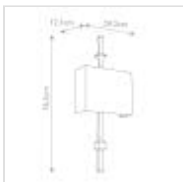

FE-TEVA1-ANBZ
Teva 1 Light Wall Light - Antique Bronze

DETAILS	
BRAND	Generation Lighting (Feiss)
FAMILY	Teva
SUITABLE LOCATION	Interior
GUARANTEE	General 2 Year Guarantee
FINISH	Antique Bronze
FITTING HEIGHT	765mm
WIDTH	292mm
PROJECTION/DEPTH	121mm
POWER SOURCE	Mains Voltage
VOLTAGE	220-240v 50hz
MAXIMUM WATTAGE	60W
NUMBER OF LAMPS	1
SOCKET	E27
INTEGRATED LED	No
CLASS	Class I
BUILD MATERIALS	Steel, White Linen Shade
DIMMABLE FITTING	Compatible With Dimmable Lamps
PRODUCT WEIGHT	2.7kg
BOX DIMENSIONS	39 X 23 X 40cm
BOX WEIGHT	3.00 Kg