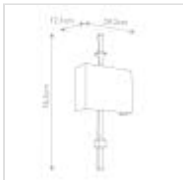

## FE-TEVA1-PN

Teva 1 Light Wall Light - Polished Nickel

DETAILS	
BRAND	Generation Lighting (Feiss)
FAMILY	Teva
SUITABLE LOCATION	Interior
GUARANTEE	General 2 Year Guarantee
FINISH	Polished Nickel
FITTING HEIGHT	765mm
WIDTH	292mm
PROJECTION/DEPTH	121mm
POWER SOURCE	Mains Voltage
VOLTAGE	220-240v 50hz
MAXIMUM WATTAGE	60W
NUMBER OF LAMPS	1
SOCKET	E27
INTEGRATED LED	No
CLASS	Class I
BUILD MATERIALS	Steel, White Linen Shade
DIMMABLE FITTING	Compatible With Dimmable Lamps
PRODUCT WEIGHT	2.7kg
BOX DIMENSIONS	39 X 23 X 40cm
BOX WEIGHT	3.00 Kg