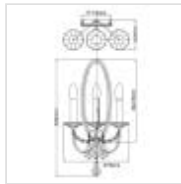

FE-VALENTINA-W3

Valentina 3 Light Wall Light - Oxidized Bronze

DETAILS

BRAND	Generation Lighting (Feiss)
FAMILY	Valentina
SUITABLE LOCATION	Interior
GUARANTEE	General 2 Year Guarantee
FINISH	Oxidized Bronze
FITTING HEIGHT	484mm
WIDTH	273mm
PROJECTION/DEPTH	123mm
POWER SOURCE	Mains Voltage
VOLTAGE	220-240v 50hz
MAXIMUM WATTAGE	60W
NUMBER OF LAMPS	3
SOCKET	E14
INTEGRATED LED	No
CLASS	Class I
BUILD MATERIALS	Steel, K9 Cut Glass, Antique Mirrored Glass
DIMMABLE FITTING	Compatible With Dimmable Lamps
PRODUCT WEIGHT	1.44kg
BOX DIMENSIONS	45.7 X 29.2 X 17.1cm
BOX WEIGHT	1.60 Kg

PRODUCT DETAILS

The Valentina lighting collection has a classic turn of the century influence. The willowy frame is finished in Oxidized Bronze while clear polished glass crystals adorn each piece, adding even more elegance. Each candelabra style bulb sits in its own clear, crystal bobèche.

Elstead Lighting

Elstead Lighting
Elstead House
Mill Lane
Alton, GU34 2QJ,
United Kingdom

Phone

+48 124441091

Email

enquiries@elsteadlighting.com