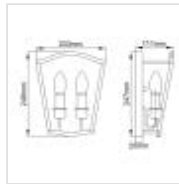

FE-YARMOUTH-2W

Yarmouth 2 Light Wall Light - Painted Aged Brass

DETAILS	
BRAND	Generation Lighting (Feiss)
FAMILY	Yarmouth
SUITABLE LOCATION	Interior
GUARANTEE	General 2 Year Guarantee
FINISH	Painted Aged Brass
FITTING HEIGHT	248mm
WIDTH	203mm
PROJECTION/DEPTH	111mm
POWER SOURCE	Mains Voltage
VOLTAGE	220-240v
MAXIMUM WATTAGE	60W
NUMBER OF LAMPS	2
SOCKET	E14
INTEGRATED LED	No
CLASS	Class I
BUILD MATERIALS	Steel
DIMMABLE FITTING	Compatible With Dimmable Lamps
PRODUCT WEIGHT	1.17kg
BOX DIMENSIONS	32 X 27 X 16cm
BOX WEIGHT	1.30 Kg

PRODUCT DETAILS

The Yarmouth lighting collection is an elegant and clean interpretation of traditional lanterns. The square arm stock is stylishly turned, and an arch crowns the top of each graceful silhouette. Completely open with no panes of glass, Yarmouth is offered in a Painted Aged Brass finish.

Elstead Lighting

Elstead Lighting
Elstead House
Mill Lane
Alton, GU34 2QJ,
United Kingdom

Phone

+48 124441091

Email

enquiries@elsteadlighting.com