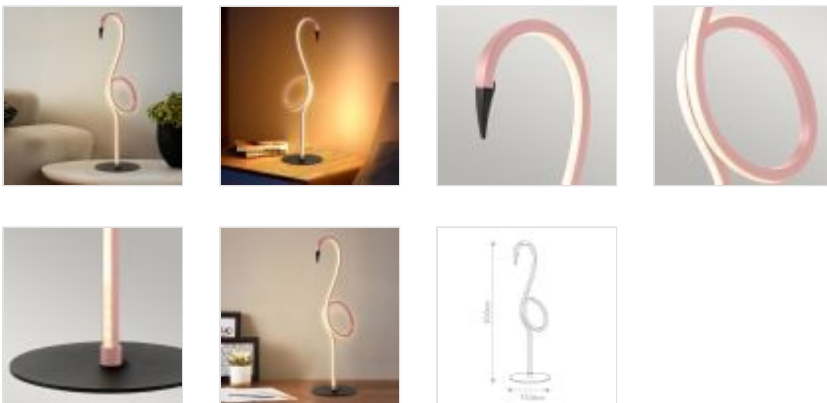

FLAMINGO-TL-PNK

Flamingo LED Table Lamp - Pink

**DETAILS**

BRAND	Elstead Lighting
FAMILY	Flamingo
SUITABLE LOCATION	Interior
GUARANTEE	General 2 Year Guarantee
FINISH	Pink
FITTING HEIGHT	500mm
WIDTH	150mm
POWER SOURCE	Plug
VOLTAGE	220-240v 50hz
MAXIMUM WATTAGE	6W LED
NUMBER OF LAMPS	1
SOCKET	Integrated LED
INTEGRATED LED	Yes
LED LUMENS	420Lm
LED COLOUR TEMP	3000k
CLASS	Class III
BUILD MATERIALS	Steel, PVC
DIMMABLE FITTING	No
PRODUCT WEIGHT	1.4kg
BOX DIMENSIONS	39.5 X 21 X 56cm
BOX WEIGHT	2.50 Kg

**PRODUCT DETAILS**

The Flamingo table Lamp is a modern and fun 6W LED portable that stands is made of metal and stands 50cm tall. It has 420 Lumens of light and has an in-line switch. Available in black, white or pink finishes.