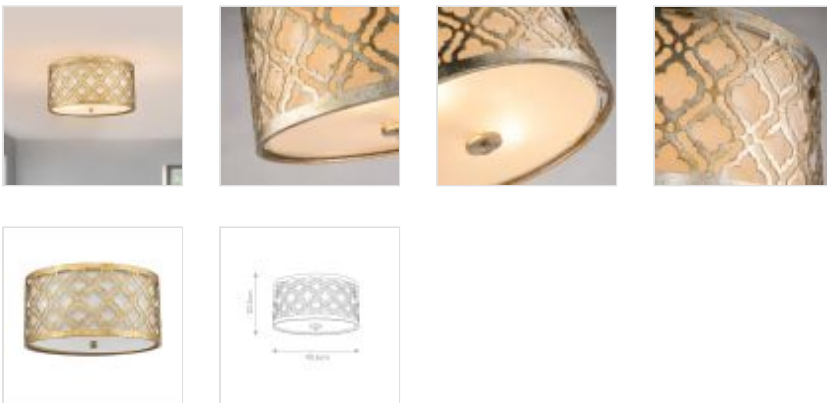

GN-ARABELLA-F

Arabella 2 Light Flush - Distressed Gold, Ivory Shade

DETAILS	
BRAND	Elstead Lighting
FAMILY	Arabella
SUITABLE LOCATION	Interior
GUARANTEE	General 2 Year Guarantee
FINISH	Distressed Gold, Ivory Shade
FITTING HEIGHT	203mm
WIDTH	406mm
POWER SOURCE	Mains Voltage
VOLTAGE	220-240v 50hz
MAXIMUM WATTAGE	60W
NUMBER OF LAMPS	2
SOCKET	E27
INTEGRATED LED	No
CLASS	Class I
BUILD MATERIALS	Steel, Linen
DIMMABLE FITTING	Compatible With Dimmable Lamps
PRODUCT WEIGHT	5.49kg
BOX DIMENSIONS	53 X 52 X 33.5cm
BOX WEIGHT	6.10 Kg

**PRODUCT DETAILS**

Arabella has a beautiful Distressed Gold metal design with a Cream linen fabric shade and glass diffuser to soften the light. The pendants are duo-mount to Semi-Flush fittings which allows the rod stem to be shortened to accommodate rooms with low ceilings. This range is ideal for retrofit LED lamps.