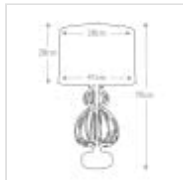

GN-LAFITTE-TL-SV

Lafitte 1 Light Table Lamp - Distressed Silver with Cream Shade

DETAILS	
BRAND	Elstead Lighting
FAMILY	Lafitte
SUITABLE LOCATION	Interior
GUARANTEE	General 2 Year Guarantee
FINISH	Distressed Silver
FITTING HEIGHT	724mm
DIAMETER	410mm
POWER SOURCE	Plug
VOLTAGE	220-240v 50hz
MAXIMUM WATTAGE	100W
NUMBER OF LAMPS	1
SOCKET	E27
INTEGRATED LED	No
CLASS	Class I
BUILD MATERIALS	Mild Steel
DIMMABLE FITTING	Compatible With Dimmable Smart Lamps
PRODUCT WEIGHT	5.4kg
BOX DIMENSIONS	48 X 48 X 62.5cm
BOX WEIGHT	6.00 Kg

PRODUCT DETAILS

RETIRING COLLECTION MODEL - CHECK STOCK AVAILABILITY. The Lafitte portable table lamp has a Distressed Silver steel body on mocha brown steel base with a Cream Linen tapered drum shade.