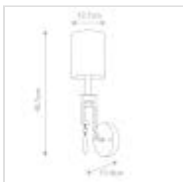

GN-LEMURIA1

Lemuria 1 Light Wall Light - Distressed Gold, Ivory Shade

DETAILS	
BRAND	Elstead Lighting
FAMILY	Lemuria
SUITABLE LOCATION	Interior
GUARANTEE	General 2 Year Guarantee
FINISH	Distressed Gold, Ivory Shade
FITTING HEIGHT	451mm
WIDTH	127mm
PROJECTION/DEPTH	114mm
POWER SOURCE	Mains Voltage
VOLTAGE	220-240v 50hz
MAXIMUM WATTAGE	40W
NUMBER OF LAMPS	1
SOCKET	E14
INTEGRATED LED	No
CLASS	Class I
BUILD MATERIALS	Steel
DIMMABLE FITTING	Compatible With Dimmable Lamps
PRODUCT WEIGHT	1.17kg
BOX DIMENSIONS	61 X 21 X 22cm
BOX WEIGHT	7.25 Kg