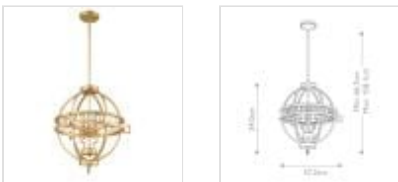

GN-LEMURIA-3P-A

Lemuria 3 Light Globe Pendant - Distressed Gold, Ivory Shade

DETAILS	
BRAND	Elstead Lighting
FAMILY	Lemuria
SUITABLE LOCATION	Interior
GUARANTEE	General 2 Year Guarantee
FINISH	Distressed Gold, Ivory Shade
FITTING HEIGHT	540mm
DIAMETER	572mm
WIDTH	572mm
MINIMUM DROP	667mm
MAXIMUM DROP	1581mm
POWER SOURCE	Mains Voltage
VOLTAGE	220-240v 50hz
MAXIMUM WATTAGE	60W
NUMBER OF LAMPS	3
SOCKET	E14
INTEGRATED LED	No
RODS SUPPLIED	1 X 75mm, 2 X 150mm And 2 X 300mm Rods
CLASS	Class I
BUILD MATERIALS	Steel
DIMMABLE FITTING	Compatible With Dimmable Lamps
PRODUCT WEIGHT	7.95kg
BOX DIMENSIONS	62.5 X 62.5 X 71cm
BOX WEIGHT	1.30 Kg

PRODUCT DETAILS

The Lemuria family designed by Karyl Pierce Paxton uses the classic Grecian key motif in a rich Distressed Gold finish. Ivory White linen shades and opal diffusers are used to create a soft warm light. The duo-mount pendants come with adjustable height rods but can also be used as Semi-Flush ceiling fittings. This family is ideal for retrofit LED bulbs.