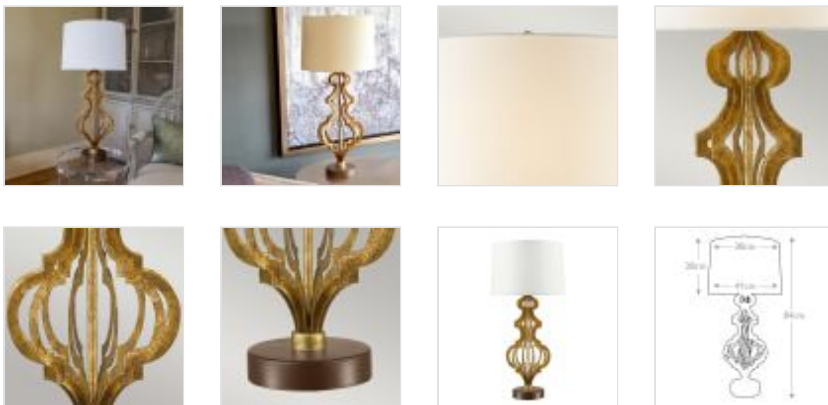

GN-OCTAVIA-TL-GD

Octavia 1 Light Table Lamp - Distressed Gold with Cream Shade

DETAILS	
BRAND	Elstead Lighting
FAMILY	Octavia
SUITABLE LOCATION	Interior
GUARANTEE	General 2 Year Guarantee
FINISH	Distressed Gold
FITTING HEIGHT	887mm
DIAMETER	406mm
WIDTH	406mm
POWER SOURCE	Plug
VOLTAGE	220-240v 50hz
MAXIMUM WATTAGE	60W
NUMBER OF LAMPS	1
SOCKET	E27
INTEGRATED LED	No
CLASS	Class I
BUILD MATERIALS	Steel
SHADE MATERIAL	Linen
DIMMABLE FITTING	Compatible With Dimmable Smart Lamps
PRODUCT WEIGHT	4.7kg
BOX DIMENSIONS	48 X 48 X 76.5cm
BOX WEIGHT	6.90 Kg

PRODUCT DETAILS

The Octavia portable table lamp has a large Distressed Gold steel frame on a Dark Brown base with a Cream Linen tapered drum shade. LS484

Elstead Lighting

Elstead Lighting
Elstead House
Mill Lane
Alton, GU34 2QJ,
United Kingdom