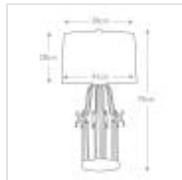

**GN-STELLA-TL-GD**

Stella 1 Light Table Lamp - Distressed Gold with Cream Shade

DETAILS	
BRAND	Elstead Lighting
FAMILY	Stella
SUITABLE LOCATION	Interior
GUARANTEE	General 2 Year Guarantee
FINISH	Distressed Gold
FITTING HEIGHT	742mm
DIAMETER	406mm
POWER SOURCE	Plug
VOLTAGE	220-240v 50hz
MAXIMUM WATTAGE	100W
NUMBER OF LAMPS	1
SOCKET	E27
INTEGRATED LED	No
CLASS	Class I
BUILD MATERIALS	Mild Steel
DIMMABLE FITTING	Compatible With Dimmable Smart Lamps
PRODUCT WEIGHT	4.5kg
BOX DIMENSIONS	45 X 45 X 65.5cm
BOX WEIGHT	7.10 Kg