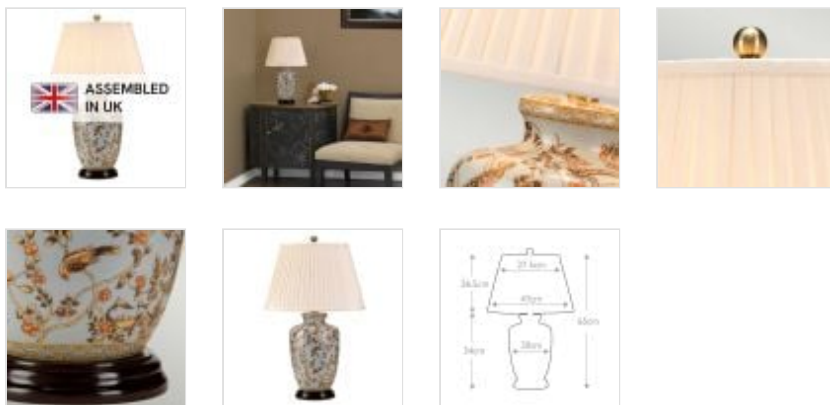

GOLD-BIRDS-TL
Gold Birds 1 Light Table Lamp - Light Blue and Gold

DETAILS	
BRAND	Elstead Lighting
FAMILY	Gold Birds
SUITABLE LOCATION	Interior
GUARANTEE	General 2 Year Guarantee
FINISH	Light Blue And Gold
FITTING HEIGHT	650mm
WIDTH	410mm
POWER SOURCE	Plug
VOLTAGE	220-240v 50hz
MAXIMUM WATTAGE	60W
NUMBER OF LAMPS	1
SOCKET	E27
INTEGRATED LED	No
CLASS	Class I
BUILD MATERIALS	Porcelain
SHADE MATERIAL	Polycotton Knife Pleat
DIMMABLE FITTING	Compatible With Dimmable Smart Lamps
PRODUCT WEIGHT	4.5kg
BOX DIMENSIONS	31 X 31 X 55cm
BOX WEIGHT	4.70 Kg

PRODUCT DETAILS

Chinese Porcelain table lamp with a Gold Birds and Berries pattern over a Light Blue glaze. This portable is fitted with a wooden base, Cream polycotton knife pleat shade and Aged Brass finial. Made in England. LS3014