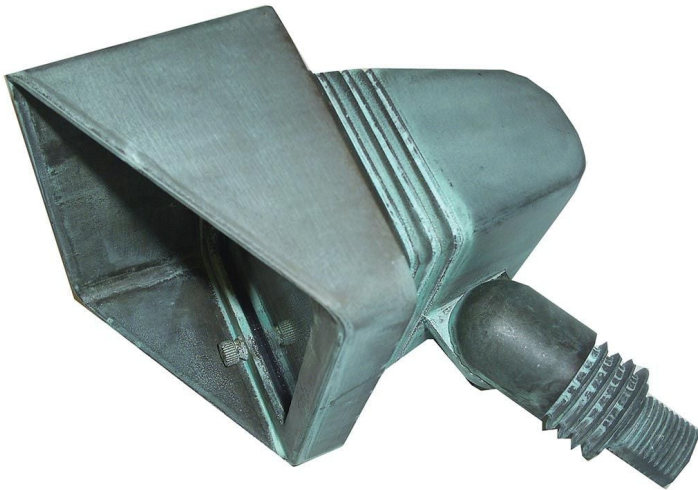

GZ-BRONZE13

Bronze Floodlight Fitting - Verdigris

DETAILS	
BRAND	Elstead Lighting
FAMILY	Bronze
SUITABLE LOCATION	Exterior
GUARANTEE	5 Year Anti Corrosion Guarantee
IP RATING	IP44
FINISH	Verdigris
FITTING HEIGHT	100mm
WIDTH	130mm
POWER SOURCE	Low Voltage
VOLTAGE	12v
MAXIMUM WATTAGE	1.2W
NUMBER OF LAMPS	4
SOCKET	Integrated LED
INTEGRATED LED	Yes
CLASS	Class III
BUILD MATERIALS	Cast Bronze
DIMMABLE FITTING	Not Dimmable
PRODUCT WEIGHT	2.02kg
BOX DIMENSIONS	11 X 18 X 24cm
BOX WEIGHT	2.24 Kg

**PRODUCT DETAILS**

RETIRING COLLECTION MODEL - CHECK STOCK AVAILABILITY. Our Bronze family is a premium range of products manufactured from heavy cast bronze and chemically treated to give a natural looking Aged Bronze or Verdigris finish (except for models Bronze9 and Bronze20 which are produced from solid natural copper). The Bronze family has a large number of options and accessory choices to enhance the finest of gardens. All of these classic designs are supplied with our 12V Plug & Go system using LEDs to be energy efficient, and easy to use and install.