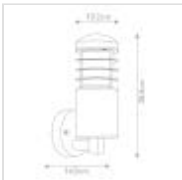

PRODUCT DETAILS

Poole uses premier quality materials for extended durability. The stainless steel is Marine Grade 316 (as used on ships) and is designed to withstand the most challenging of conditions. The teak used is genuine quality wood from Malaysia and, if oiled seasonally, will keep its natural appearance for many years.