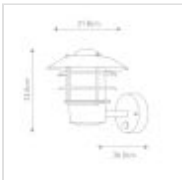

HELSINGOR-PIR

Helsingor 1 Light PIR Wall Lantern - Silver

DETAILS	
BRAND	Elstead Lighting
FAMILY	Helsingor
SUITABLE LOCATION	Exterior
GUARANTEE	15 Year Anti Corrosion Guarantee
IP RATING	IP44
FINISH	Silver
FITTING HEIGHT	236mm
WIDTH	218mm
PROJECTION/DEPTH	260mm
POWER SOURCE	Mains Voltage
VOLTAGE	220-240v 50hz
MAXIMUM WATTAGE	60W
NUMBER OF LAMPS	1
SOCKET	E27
INTEGRATED LED	No
CLASS	Class I
BUILD MATERIALS	304 Stainless Steel, Clear Glass
DIMMABLE FITTING	Compatible With Dimmable Lamps
PRODUCT WEIGHT	1.8kg
BOX DIMENSIONS	28 X 24 X 25cm
BOX WEIGHT	2.00 Kg

**PRODUCT DETAILS**

This collection of outdoor fittings has a focus on security and convenience. All come with a passive infrared sensor (PIR) guaranteed against fault for two years. Use of a PIR sensor on an outdoor lantern minimises energy use without sacrificing the security gained from outdoor lighting. The efficient LED Sigmund further reduces the energy used.