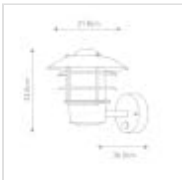

HELSINGOR-PIR-BK

Helsingor 1 Light PIR Wall Lantern - Black

DETAILS	
BRAND	Elstead Lighting
FAMILY	Helsingor
SUITABLE LOCATION	Exterior
GUARANTEE	15 Year Anti Corrosion Guarantee
IP RATING	IP44
FINISH	Black
FITTING HEIGHT	236mm
WIDTH	218mm
PROJECTION/DEPTH	260mm
POWER SOURCE	Mains Voltage
VOLTAGE	220-240v 50hz
MAXIMUM WATTAGE	60W
NUMBER OF LAMPS	1
SOCKET	E27
INTEGRATED LED	No
CLASS	Class I
BUILD MATERIALS	304 Stainless Steel, Clear Glass
DIMMABLE FITTING	Compatible With Dimmable Lamps
PRODUCT WEIGHT	1.53kg
BOX DIMENSIONS	27 X 23 X 24cm
BOX WEIGHT	1.70 Kg

**PRODUCT DETAILS**

This collection of outdoor fittings has a focus on security and convenience. All come with a passive infrared sensor (PIR) guaranteed against fault for two years. Use of a PIR sensor on an outdoor lantern minimises energy use without sacrificing the security gained from outdoor lighting. The efficient LED Sigmund further reduces the energy used.