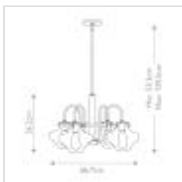

## HK-CONGRESS4-B-BC

Congress 4 Light Clear Tiered Glass Chandelier  
- Brushed Caramel

DETAILS	
BRAND	Hinkley
FAMILY	Congress
SUITABLE LOCATION	Interior
GUARANTEE	General 2 Year Guarantee
FINISH	Brushed Caramel
FITTING HEIGHT	362mm
DIAMETER	667mm
MINIMUM DROP	533mm
MAXIMUM DROP	1295mm
POWER SOURCE	Mains Voltage
VOLTAGE	220-240v 50hz
MAXIMUM WATTAGE	100W
NUMBER OF LAMPS	4
SOCKET	E27
INTEGRATED LED	No
RODS SUPPLIED	Supplied With 1 X 100mm, 1 X 150mm & 2 X 300mm Rods
CLASS	Class I
BUILD MATERIALS	Glass, Steel
DIMMABLE FITTING	Compatible With Dimmable Lamps
PRODUCT WEIGHT	7.38kg
BOX DIMENSIONS	64 X 63 X 31.5cm
BOX WEIGHT	8.20 Kg