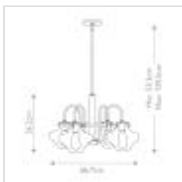

HK-CONGRESS4-B-CM

Congress 4 Light Clear Tiered Glass Chandelier
- Chrome

DETAILS	
BRAND	Hinkley
FAMILY	Congress
SUITABLE LOCATION	Interior
GUARANTEE	General 2 Year Guarantee
FINISH	Chrome
FITTING HEIGHT	362mm
DIAMETER	667mm
MINIMUM DROP	533mm
MAXIMUM DROP	1295mm
POWER SOURCE	Mains Voltage
VOLTAGE	220-240v 50hz
MAXIMUM WATTAGE	100W
NUMBER OF LAMPS	4
SOCKET	E27
INTEGRATED LED	No
RODS SUPPLIED	Supplied With 1 X 100mm, 1 X 150mm & 2 X 300mm Rods
CLASS	Class I
BUILD MATERIALS	Glass, Steel
DIMMABLE FITTING	Compatible With Dimmable Lamps
PRODUCT WEIGHT	7.38kg
BOX DIMENSIONS	63.5 X 63 X 32cm
BOX WEIGHT	8.20 Kg

PRODUCT DETAILS

RETIRING COLLECTION MODEL - CHECK STOCK AVAILABILITY. Congress is a traditional design that combines both hip and historical elements. These chic retro clear glass shades come in two different shapes and are the perfect vintage accent to any décor. LED filament lamps are recommended for the best appearance.