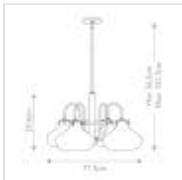

PRODUCT DETAILS

RETIRING COLLECTION MODEL - CHECK STOCK AVAILABILITY. Congress is a traditional design that combines both hip and historical elements. These chic retro metal shades are the perfect vintage accent to any décor.