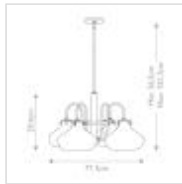

HK-CONGRESS4-C-CM

Congress 4 Light Chandelier - Chrome

DETAILS	
BRAND	Hinkley
FAMILY	Congress
SUITABLE LOCATION	Interior
GUARANTEE	General 2 Year Guarantee
FINISH	Chrome
FITTING HEIGHT	394mm
WIDTH	711mm
MINIMUM DROP	565mm
MAXIMUM DROP	1327mm
POWER SOURCE	Mains Voltage
VOLTAGE	220-240v 50hz
MAXIMUM WATTAGE	100W
NUMBER OF LAMPS	4
SOCKET	E27
INTEGRATED LED	No
CLASS	Class I
DIMMABLE FITTING	Compatible With Dimmable Lamps
PRODUCT WEIGHT	7.38kg
BOX DIMENSIONS	63.5x63x31cm
BOX WEIGHT	8.20 Kg

PRODUCT DETAILS

RETIRING COLLECTION MODEL - CHECK STOCK AVAILABILITY. Congress is a traditional design that combines both hip and historical elements. These chic retro metal shades are the perfect vintage accent to any décor.