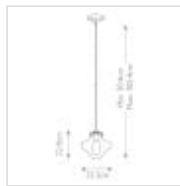

## HK-CONGRESS-P-B-CM

Congress 1 Light Clear Tiered Glass Pendant - Chrome

DETAILS	
BRAND	Hinkley
FAMILY	Congress
SUITABLE LOCATION	Interior
GUARANTEE	General 2 Year Guarantee
FINISH	Chrome
FITTING HEIGHT	229mm
DIAMETER	222mm
MINIMUM DROP	304mm
MAXIMUM DROP	1054mm
POWER SOURCE	Mains Voltage
VOLTAGE	220-240v 50hz
MAXIMUM WATTAGE	100W
NUMBER OF LAMPS	1
SOCKET	E27
INTEGRATED LED	Yes
RODS SUPPLIED	Supplied With 1 X 150mm & 2 X 300mm Rods
CLASS	Class I
BUILD MATERIALS	Glass, Steel
DIMMABLE FITTING	Compatible With Dimmable Lamps
PRODUCT WEIGHT	1.89kg
BOX DIMENSIONS	32 X 27 X 27cm
BOX WEIGHT	2.10 Kg