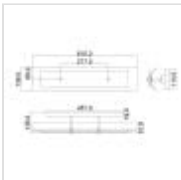

**HK-DUET3-BATH**

Duet 3 Light Wall Light - Polished Chrome

DETAILS	
BRAND	Hinkley
FAMILY	Duet
SUITABLE LOCATION	Interior / Bathroom
GUARANTEE	General 2 Year Guarantee
IP RATING	IP44
FINISH	Polished Chrome
FITTING HEIGHT	136mm
WIDTH	610mm
PROJECTION/DEPTH	136mm
POWER SOURCE	Mains Voltage
VOLTAGE	220-240v 50hz
MAXIMUM WATTAGE	3W LED
NUMBER OF LAMPS	3
SOCKET	G9
INTEGRATED LED	No
LED LUMENS	300Lm Each
LED COLOUR TEMP	3000k
CLASS	Class I
BUILD MATERIALS	Steel
HOURS	25000
DIMMABLE FITTING	Compatible With Dimmable Lamps
PRODUCT WEIGHT	2.34kg
BOX DIMENSIONS	69 X 21.5 X 29cm
BOX WEIGHT	2.60 Kg

**PRODUCT DETAILS**

RETIRING COLLECTION MODEL - CHECK STOCK AVAILABILITY. Duet is a unique, contemporary bathroom light design that features bent linen glass that simultaneously frames and complements its clear rain glass. Both pieces of glass are secured to the back plate with two Polished Chrome balls. This versatile fixture can be mounted either horizontally or vertically, and is supplied with G9 LED lamps.