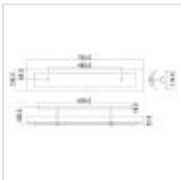

HK-DUET4-BATH

Duet 4 Light Wall Light - Polished Chrome

DETAILS	
BRAND	Hinkley
FAMILY	Duet
SUITABLE LOCATION	Interior / Bathroom
GUARANTEE	General 2 Year Guarantee
IP RATING	IP44
FINISH	Polished Chrome
FITTING HEIGHT	136mm
WIDTH	762mm
PROJECTION/DEPTH	136mm
POWER SOURCE	Mains Voltage
VOLTAGE	220-240v 50hz
MAXIMUM WATTAGE	3W LED
NUMBER OF LAMPS	4
SOCKET	G9
INTEGRATED LED	No
LED LUMENS	300Lm Each
LED COLOUR TEMP	3000k
CLASS	Class I
BUILD MATERIALS	Steel
HOURS	25000
DIMMABLE FITTING	Compatible With Dimmable Lamps
PRODUCT WEIGHT	3.02kg
BOX DIMENSIONS	84.5 X 21.5 X 29cm
BOX WEIGHT	3.35 Kg

**PRODUCT DETAILS**

RETIRING COLLECTION MODEL - CHECK STOCK AVAILABILITY. Duet is a unique, contemporary bathroom light design that features bent linen glass that simultaneously frames and complements its clear rain glass. Both pieces of glass are secured to the back plate with two Polished Chrome balls. This versatile fixture can be mounted either horizontally or vertically, and is supplied with G9 LED lamps.