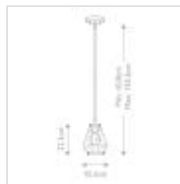

HK-FINLEY-P-OZ
 Finley 1 Light Mini Pendant - Oil Rubbed Bronze

DETAILS	
BRAND	Hinkley
FAMILY	Finley
SUITABLE LOCATION	Interior
GUARANTEE	General 2 Year Guarantee
FINISH	Oil Rubbed Bronze
FITTING HEIGHT	222mm
WIDTH	152mm
MINIMUM DROP	438mm
MAXIMUM DROP	1353mm
POWER SOURCE	Mains Voltage
VOLTAGE	220-240v 50hz
MAXIMUM WATTAGE	100W
NUMBER OF LAMPS	1
SOCKET	E27
INTEGRATED LED	No
CLASS	Class I
DIMMABLE FITTING	Compatible With Dimmable Lamps
PRODUCT WEIGHT	2.1kg
BOX DIMENSIONS	35 X 24 X 28cm
BOX WEIGHT	2.21 Kg