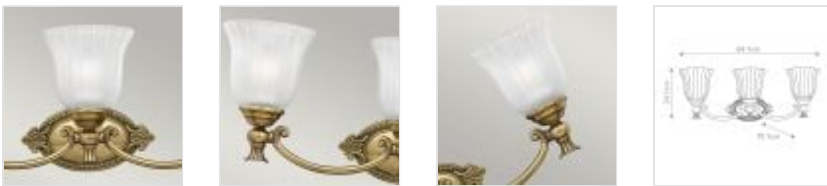

HK-FRANCOISE3-BATH

Francoise 3 Light Wall Light - Burnished Brass

DETAILS	
BRAND	Hinkley
FAMILY	Francoise
SUITABLE LOCATION	Interior / Bathroom
GUARANTEE	General 2 Year Guarantee
IP RATING	IP44
FINISH	Burnished Brass
FITTING HEIGHT	241mm
WIDTH	641mm
PROJECTION/DEPTH	191mm
POWER SOURCE	Mains Voltage
VOLTAGE	220-240v 50hz
MAXIMUM WATTAGE	3W LED
NUMBER OF LAMPS	3
SOCKET	G9
INTEGRATED LED	No
LED LUMENS	300Lm Each
LED COLOUR TEMP	3000k
CLASS	Class I
BUILD MATERIALS	Steel
HOURS	25000
DIMMABLE FITTING	Compatible With Dimmable Lamps
PRODUCT WEIGHT	4.08kg
BOX DIMENSIONS	67 X 25 X 29cm
BOX WEIGHT	4.53 Kg

**PRODUCT DETAILS**

Francoise offers stylish elegance with decorative cast detailing and frosted ribbed glass, which add to its classical appeal. IP44 bathroom rated and supplied with G9 LED lamps.

**Elstead Lighting**