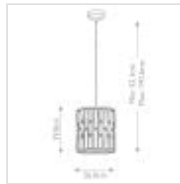

HK-GEMMA-P-A-VBZ

Gemma 1 Light Mini Pendant - Vintage Bronze

DETAILS

BRAND	Hinkley
FAMILY	Gemma
SUITABLE LOCATION	Interior
GUARANTEE	General 2 Year Guarantee
FINISH	Vintage Bronze
FITTING HEIGHT	298mm
DIAMETER	260mm
WIDTH	260mm
MINIMUM DROP	521mm
MAXIMUM DROP	1416mm
POWER SOURCE	Mains Voltage
VOLTAGE	220-240v 50hz
MAXIMUM WATTAGE	60W
NUMBER OF LAMPS	1
SOCKET	E27
INTEGRATED LED	No
RODS SUPPLIED	1 X 150mm, 1 X 300mm & 1 X 460mm Rods
CLASS	Class I
BUILD MATERIALS	Steel, Amber Pearl K9 Cut Glass
DIMMABLE FITTING	Compatible With Dimmable Lamps
PRODUCT WEIGHT	4.32kg
BOX DIMENSIONS	46.5 X 34 X 33.5cm
BOX WEIGHT	4.80 Kg

PRODUCT DETAILS

Gemma is a contemporary chandelier collection with stunning rectangular prisms of amber pearl and clear crystal set within a frame of Vintage Bronze or Silver Leaf to create a seamless sparkling jewelry-like effect.

Elstead Lighting

Elstead Lighting
Elstead House
Mill Lane
Alton, GU34 2QJ,
United Kingdom

Phone

+48 124441091

Email

enquiries@elsteadlighting.com