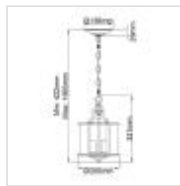

HK-GENTRY-P-S-PW

Gentry 3 Light Small Pendant - Pewter

DETAILS

BRAND	Hinkley
FAMILY	Gentry
SUITABLE LOCATION	Interior
GUARANTEE	General 2 Year Guarantee
FINISH	Pewter
FITTING HEIGHT	321mm
DIAMETER	200mm
WIDTH	200mm
MINIMUM DROP	422mm
MAXIMUM DROP	1993mm
POWER SOURCE	Mains Voltage
VOLTAGE	220-240v 50hz
MAXIMUM WATTAGE	60W
NUMBER OF LAMPS	3
SOCKET	E14
INTEGRATED LED	No
CLASS	Class I
BUILD MATERIALS	Steel, Clear Glass
DIMMABLE FITTING	Compatible With Dimmable Lamps
PRODUCT WEIGHT	3.15kg
BOX DIMENSIONS	42.5 X 29 X 28.5cm
BOX WEIGHT	3.50 Kg

PRODUCT DETAILS

Gentry's traditional design is offered in multiple classic finishes. The clear bent glass panels, white candle sleeves and coordinating candle chasers add classic elegance to this timeless style.

Elstead Lighting

Elstead Lighting
Elstead House
Mill Lane
Alton, GU34 2QJ,
United Kingdom

Phone

+48 124441091

Email

enquiries@elsteadlighting.com