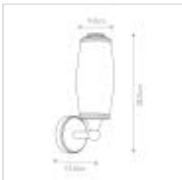

BATH-ELIOT1-PB

Eliot 1 Light Wall Light - Polished Brass

DETAILS

BRAND	Elstead Lighting
FAMILY	Eliot
SUITABLE LOCATION	Interior / Bathroom
GUARANTEE	General 2 Year Guarantee
IP RATING	IP44
FINISH	Polished Brass
FITTING HEIGHT	280mm
WIDTH	90mm
PROJECTION/DEPTH	130mm
POWER SOURCE	Mains Voltage
VOLTAGE	220-240v 50hz
MAXIMUM WATTAGE	3W LED
NUMBER OF LAMPS	1
SOCKET	G9
INTEGRATED LED	No
LED LUMENS	300Lm
LED COLOUR TEMP	3000k
CLASS	Class I
BUILD MATERIALS	Brass, Opal Glass
HOURS	25000
DIMMABLE FITTING	Compatible With Dimmable Lamps
PRODUCT WEIGHT	1.29kg
BOX DIMENSIONS	41 X 29 X 23.5cm
BOX WEIGHT	1.43 Kg

PRODUCT DETAILS

These classically designed products are manufactured to the highest standards and will give many years of service due to the quality solid brass materials used.

Featuring a variety of styles and glass designs, these fittings are available in a mix of Polished Chrome, Polished Nickel, and Polished Brass finishes. All of the fittings are IP44 rated, and come supplied with LED G9 lamps.

Elstead Lighting

Elstead Lighting
Elstead House
Mill Lane
Alton, GU34 2QJ,
United Kingdom

Phone

+48 124441091

Email

enquiries@elsteadlighting.com