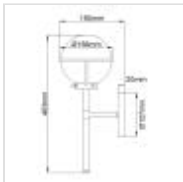

HK-HOLLIS1-C-HB-BATH
 Hollis 1 Light Wall Light - Heritage Brass, Steel,
 Clear Seeded Glass

DETAILS	
BRAND	Hinkley
FAMILY	Hollis
SUITABLE LOCATION	Interior / Bathroom
GUARANTEE	General 2 Year Guarantee
IP RATING	IP44
FINISH	Heritage Brass
FITTING HEIGHT	403mm
DIAMETER	156mm
WIDTH	156mm
PROJECTION/DEPTH	190mm
POWER SOURCE	Mains Voltage
VOLTAGE	220-240v 50hz
MAXIMUM WATTAGE	40W
NUMBER OF LAMPS	1
SOCKET	E14
INTEGRATED LED	No
CLASS	Class I
BUILD MATERIALS	Steel, Clear Seeded Glass
DIMMABLE FITTING	Compatible With Dimmable Lamps
PRODUCT WEIGHT	1.02kg
BOX DIMENSIONS	59.7 X 22.9 X 22.2cm
BOX WEIGHT	1.65 Kg

PRODUCT DETAILS

The Hollis 1Lt Wall Light is reflective of the Art Deco inspired lights of the 1920's. Finished in Heritage Brass and made from Steel with Clear seeded Glass. IP44 rated.

Elstead Lighting
 Elstead Lighting
 Elstead House
 Mill Lane
 Alton, GU34 2QJ,
 United Kingdom