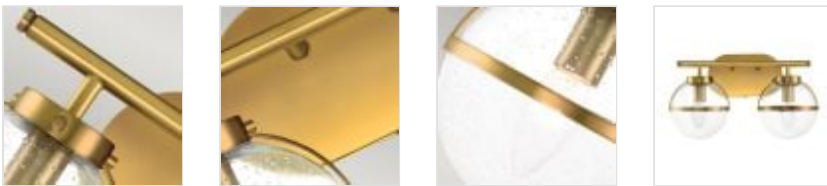

HK-HOLLIS2-C-HB-BATH

Hollis 2 Light Wall Light - Heritage Brass, Steel, Clear Seeded Glass

DETAILS	
BRAND	Hinkley
FAMILY	Hollis
SUITABLE LOCATION	Interior / Bathroom
GUARANTEE	General 2 Year Guarantee
IP RATING	IP44
FINISH	Heritage Brass
FITTING HEIGHT	230mm
DIAMETER	381mm
WIDTH	381mm
PROJECTION/DEPTH	193mm
POWER SOURCE	Mains Voltage
VOLTAGE	220-240v 50hz
MAXIMUM WATTAGE	40W
NUMBER OF LAMPS	2
SOCKET	E14
INTEGRATED LED	No
CLASS	Class I
BUILD MATERIALS	Steel, Clear Seeded Glass
DIMMABLE FITTING	Compatible With Dimmable Lamps
PRODUCT WEIGHT	1.7kg
BOX DIMENSIONS	44.5 X 22.9 X 38.7cm
BOX WEIGHT	2.51 Kg

**PRODUCT DETAILS**

The Hollis 2Lt Wall Light is reflective of the Art Deco inspired lights of the 1920's. Finished in Heritage Brass and made from Steel with Clear seeded Glass. IP44 rated.

**Elstead Lighting**