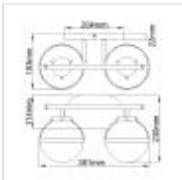

HK-HOLLIS2-C-HB-BATH

Hollis 2 Light Wall Light - Heritage Brass, Steel, Clear Seeded Glass

DETAILS	
BRAND	Hinkley
FAMILY	Hollis
SUITABLE LOCATION	Interior / Bathroom
GUARANTEE	General 2 Year Guarantee
IP RATING	IP44
FINISH	Heritage Brass
FITTING HEIGHT	230mm
DIAMETER	381mm
WIDTH	381mm
PROJECTION/DEPTH	193mm
POWER SOURCE	Mains Voltage
VOLTAGE	220-240v 50hz
MAXIMUM WATTAGE	40W
NUMBER OF LAMPS	2
SOCKET	E14
INTEGRATED LED	No
CLASS	Class I
BUILD MATERIALS	Steel, Clear Seeded Glass
DIMMABLE FITTING	Compatible With Dimmable Lamps
PRODUCT WEIGHT	1.7kg
BOX DIMENSIONS	44.5 X 22.9 X 38.7cm
BOX WEIGHT	2.51 Kg

**PRODUCT DETAILS**

The Hollis 2Lt Wall Light is reflective of the Art Deco inspired lights of the 1920's. Finished in Heritage Brass and made from Steel with Clear seeded Glass. IP44 rated.

**Elstead Lighting**