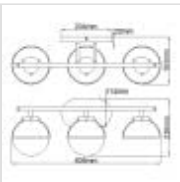

HK-HOLLIS3-C-BK-BATH

Hollis 3 Light Wall Light - Black

**DETAILS**

BRAND	Hinkley
FAMILY	Hollis
SUITABLE LOCATION	Interior / Bathroom
GUARANTEE	General 2 Year Guarantee
IP RATING	IP44
FINISH	Black
FITTING HEIGHT	230mm
DIAMETER	606mm
WIDTH	606mm
PROJECTION/DEPTH	193mm
POWER SOURCE	Mains Voltage
VOLTAGE	220-240v 50hz
MAXIMUM WATTAGE	40W
NUMBER OF LAMPS	3
SOCKET	E14
INTEGRATED LED	No
CLASS	Class I
BUILD MATERIALS	Steel, Clear Seeded Glass
DIMMABLE FITTING	Compatible With Dimmable Lamps
PRODUCT WEIGHT	2.5kg
BOX DIMENSIONS	67.3 X 22.9 X 38.7cm
BOX WEIGHT	3.58 Kg

**PRODUCT DETAILS**

The Hollis 3Lt Wall Light is reflective of the Art Deco inspired lights of the 1920's. Finished in Black and made from Steel with Clear seeded Glass. IP44 rated.

**Elstead Lighting**