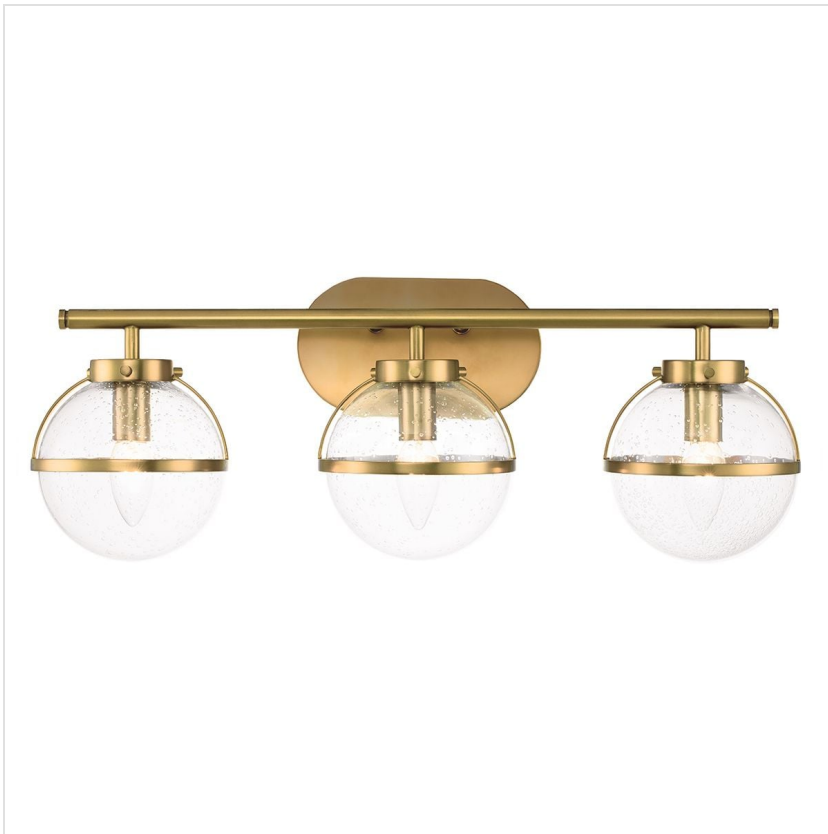

HK-HOLLIS3-C-HB-BATH

Hollis 3 Light Wall Light - Heritage Brass

**DETAILS**

BRAND	Hinkley
FAMILY	Hollis
SUITABLE LOCATION	Interior / Bathroom
GUARANTEE	General 2 Year Guarantee
IP RATING	IP44
FINISH	Heritage Brass
FITTING HEIGHT	230mm
DIAMETER	606mm
WIDTH	606mm
PROJECTION/DEPTH	193mm
POWER SOURCE	Mains Voltage
VOLTAGE	220-240v 50hz
MAXIMUM WATTAGE	40W
NUMBER OF LAMPS	3
SOCKET	E14
INTEGRATED LED	No
CLASS	Class I
BUILD MATERIALS	Steel, Clear Seeded Glass
DIMMABLE FITTING	Compatible With Dimmable Lamps
PRODUCT WEIGHT	2.5kg
BOX DIMENSIONS	67.3 X 22.9 X 38.7cm
BOX WEIGHT	3.58 Kg

PRODUCT DETAILS

The Hollis 3Lt Wall Light is reflective of the Art Deco inspired lights of the 1920's. Finished in Heritage Brass and made from Steel with Clear seeded Glass. IP44 rated.

**Elstead Lighting**