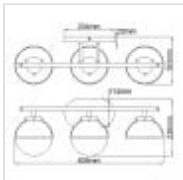

HK-HOLLIS3-C-HB-BATH

Hollis 3 Light Wall Light - Heritage Brass

**DETAILS**

BRAND	Hinkley
FAMILY	Hollis
SUITABLE LOCATION	Interior / Bathroom
GUARANTEE	General 2 Year Guarantee
IP RATING	IP44
FINISH	Heritage Brass
FITTING HEIGHT	230mm
DIAMETER	606mm
WIDTH	606mm
PROJECTION/DEPTH	193mm
POWER SOURCE	Mains Voltage
VOLTAGE	220-240v 50hz
MAXIMUM WATTAGE	40W
NUMBER OF LAMPS	3
SOCKET	E14
INTEGRATED LED	No
CLASS	Class I
BUILD MATERIALS	Steel, Clear Seeded Glass
DIMMABLE FITTING	Compatible With Dimmable Lamps
PRODUCT WEIGHT	2.5kg
BOX DIMENSIONS	67.3 X 22.9 X 38.7cm
BOX WEIGHT	3.58 Kg

PRODUCT DETAILS

The Hollis 3Lt Wall Light is reflective of the Art Deco inspired lights of the 1920's. Finished in Heritage Brass and made from Steel with Clear seeded Glass. IP44 rated.

**Elstead Lighting**