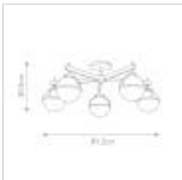

HK-HOLLIS-5-O-HB

Hollis 5 Light Semi-Flush - Heritage Brass,
Steel, Opal Glass

DETAILS	
BRAND	Hinkley
FAMILY	Hollis
SUITABLE LOCATION	Interior / Bathroom
GUARANTEE	General 2 Year Guarantee
IP RATING	IP44
FINISH	Heritage Brass
FITTING HEIGHT	305mm
WIDTH	813mm
POWER SOURCE	Mains Voltage
VOLTAGE	220-240v 50hz
MAXIMUM WATTAGE	40W
NUMBER OF LAMPS	5
SOCKET	E14
INTEGRATED LED	No
CLASS	Class I
BUILD MATERIALS	Steel, Opal Glass
DIMMABLE FITTING	Compatible With Dimmable Lamps
PRODUCT WEIGHT	4.2kg
BOX DIMENSIONS	84.5 X 84.5 X 31.1 Cm
BOX WEIGHT	7.95 Kg

**PRODUCT DETAILS**

The vintage globe design of Hollis invokes a mid-century mood, yet its clean lines and sophisticated silhouette provide versatility for a variety of décors. The extra-large 5 light semi-flush provides superior lighting for rooms with lower ceilings. Etched opal glass globes shine against a Heritage Brass finish. This fitting is IP44 rated for bathroom use but equally at home in any other interior room.