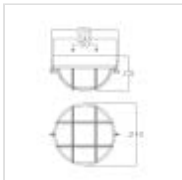

**HK-MARINA-F**  
Marina 2 Light Flush - Silver

DETAILS	
BRAND	Hinkley
FAMILY	Marina
SUITABLE LOCATION	Exterior
GUARANTEE	3 Year Anti Corrosion Guarantee
IP RATING	IP44
FINISH	Silver
FITTING HEIGHT	131mm
DIAMETER	256mm
POWER SOURCE	Mains Voltage
VOLTAGE	220-240v 50hz
MAXIMUM WATTAGE	60W
NUMBER OF LAMPS	2
SOCKET	E27
INTEGRATED LED	No
CLASS	Class I
BUILD MATERIALS	Aluminium
DIMMABLE FITTING	Compatible With Dimmable Lamps
PRODUCT WEIGHT	0.81kg
BOX DIMENSIONS	30 X 30 X 18.5cm
BOX WEIGHT	0.90 Kg

**PRODUCT DETAILS**

RETIRING COLLECTION MODEL - CHECK STOCK AVAILABILITY. Set sail with Marina. Inspired by authentic ship passageway lighting, its die-cast aluminium construction uniquely emphasises the captured clear Holophane style glass. A robust finish of Silver showcases the fresh, modern-nautical cast cage design of this outdoor Flush that is IP44 rated.