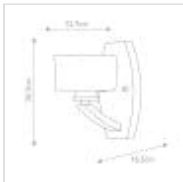

**HK-MERIDIAN1-BATH-PC**

Meridian 1 Light Wall Light - Polished Chrome

**DETAILS**

<b>BRAND</b>	Hinkley
<b>FAMILY</b>	Meridian
<b>SUITABLE LOCATION</b>	Interior / Bathroom
<b>GUARANTEE</b>	General 2 Year Guarantee
<b>IP RATING</b>	IP44
<b>FINISH</b>	Polished Chrome
<b>FITTING HEIGHT</b>	203mm
<b>DIAMETER</b>	127mm
<b>WIDTH</b>	127mm
<b>PROJECTION/DEPTH</b>	165mm
<b>POWER SOURCE</b>	Mains Voltage
<b>VOLTAGE</b>	220-240v 50hz
<b>MAXIMUM WATTAGE</b>	3W LED
<b>NUMBER OF LAMPS</b>	1
<b>SOCKET</b>	G9
<b>INTEGRATED LED</b>	No
<b>LED LUMENS</b>	300Lm
<b>LED COLOUR TEMP</b>	3000k
<b>CLASS</b>	Class I
<b>BUILD MATERIALS</b>	Steel, Opal Glass
<b>DIMMABLE FITTING</b>	Compatible With Dimmable Lamps
<b>PRODUCT WEIGHT</b>	0.62kg
<b>BOX DIMENSIONS</b>	21 X 18 X 26cm
<b>BOX WEIGHT</b>	1.62 Kg

**PRODUCT DETAILS**

Meridian features minimal transitional styling with clean lines, soft curves and low-profile faceted 13mm thick glass. The single wall light is a simplistic design that will add a crisp focal point to any decor. IP44 bathroom rated.