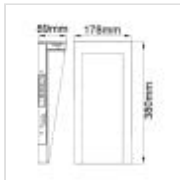

HK-TAPER-M-TBK

Taper LED Wall Lantern - Textured Black,
Weather Resistant Composite

DETAILS	
BRAND	Hinkley
FAMILY	Taper
SUITABLE LOCATION	Exterior
GUARANTEE	5 Year Anti Corrosion Guarantee
IP RATING	IP44
FINISH	Textured Black
FITTING HEIGHT	380mm
DIAMETER	178mm
WIDTH	178mm
PROJECTION/DEPTH	89mm
POWER SOURCE	Mains Voltage
VOLTAGE	220-240v 50hz
MAXIMUM WATTAGE	8W Integrated LED
NUMBER OF LAMPS	1
INTEGRATED LED	Yes
LED LUMENS	650Lm
LED COLOUR TEMP	3000k
CLASS	Class I
BUILD MATERIALS	Weather Resistant Composite
DIMMABLE FITTING	Compatible With Dimmable Lamps
PRODUCT WEIGHT	1.53kg
BOX DIMENSIONS	25 X 16 X 45.5cm
BOX WEIGHT	1.92 Kg