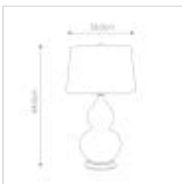

ISLA-AB-TL-GREEN

Isla 1 Light Table Light - Aged Brass, White, Green with Okra Green Shade

DETAILS	
BRAND	Elstead Lighting
FAMILY	ISLA
SUITABLE LOCATION	Interior
GUARANTEE	General 2 Year Guarantee
FINISH	Aged Brass, White, Green
FITTING HEIGHT	640mm
DIAMETER	360mm
WIDTH	360mm
POWER SOURCE	Plug
VOLTAGE	220-240v 50hz
MAXIMUM WATTAGE	60W
NUMBER OF LAMPS	1
SOCKET	E27
INTEGRATED LED	Yes
CLASS	Class I
BUILD MATERIALS	Ceramic And Steel Base. Faux Silk Shade.
SHADE MATERIAL	Faux Silk
DIMMABLE FITTING	Compatible With Dimmable Smart Lamps
PRODUCT WEIGHT	5.1kg
BOX DIMENSIONS	44 X 45 X 80 Cm
BOX WEIGHT	6.85 Kg

**PRODUCT DETAILS**

Isla is a White gourd shaped ceramic table lamp. This portable is completed with a 14" Laminated Tapered Drum shade, Okra Green faux silk, with Aged Brass metalwork. LSUK099

**Elstead Lighting**