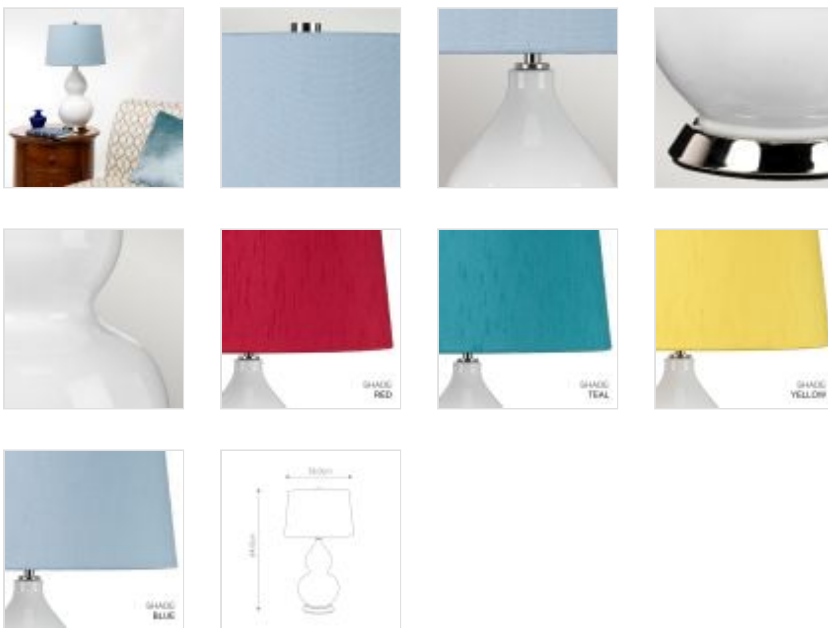

ISLA-PN-TL-BLUE

Isla 1 Light Table Light - Polished Nickel, White, Blue with Liberty Blue Shade

DETAILS	
BRAND	Elstead Lighting
FAMILY	ISLA
SUITABLE LOCATION	Interior
GUARANTEE	General 2 Year Guarantee
FINISH	Polished Nickel, White, Blue
FITTING HEIGHT	640mm
DIAMETER	360mm
WIDTH	360mm
POWER SOURCE	Plug
VOLTAGE	220-240v 50hz
MAXIMUM WATTAGE	60W
NUMBER OF LAMPS	1
SOCKET	E27
INTEGRATED LED	Yes
CLASS	Class I
BUILD MATERIALS	Ceramic And Steel Base. Faux Silk Shade.
SHADE MATERIAL	Faux Silk
DIMMABLE FITTING	Compatible With Dimmable Smart Lamps
PRODUCT WEIGHT	5.1kg
BOX DIMENSIONS	44 X 45 X 80 Cm
BOX WEIGHT	6.85 Kg

PRODUCT DETAILS

Isla is a White gourd shaped ceramic table lamp. This portable is completed with a 14" Laminated Tapered Drum shade, Liberty Blue faux silk, with Polished Nickel metalwork. LSUK104

Elstead Lighting
Elstead Lighting
Elstead House
Mill Lane
Alton, GU34 2QJ,
United Kingdom