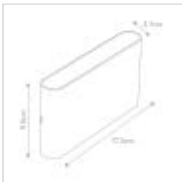

DETAILS	
BRAND	Elstead Lighting
FAMILY	Jens
SUITABLE LOCATION	Exterior
GUARANTEE	3 Year Anti Corrosion Guarantee
IP RATING	IP65
FINISH	Black
FITTING HEIGHT	90mm
DIAMETER	175mm
WIDTH	175mm
PROJECTION/DEPTH	31mm
POWER SOURCE	Mains Voltage
VOLTAGE	220-240v 50hz
MAXIMUM WATTAGE	10W Integrated LED
SOCKET	Integrated LED
INTEGRATED LED	Yes
LED LUMENS	1060Lm
LED COLOUR TEMP	3000k - 5700k
CLASS	Class I
BUILD MATERIALS	Cast Aluminium, Polycarbonate Lens
DIMMABLE FITTING	Not Dimmable
PRODUCT WEIGHT	0.57kg
BOX DIMENSIONS	20 X 12.5 X 6cm
BOX WEIGHT	0.72 Kg

PRODUCT DETAILS

The Jens is a futuristic High-Tec looking exterior light, great for ultra-modern buildings with a Die-cast Aluminium housing and Polycarbonate lens. It offers a switch to provide the options of 3000/4000/5700K colour temperature and is IP65 rated.