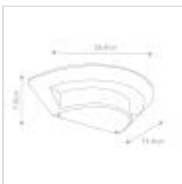

KASPER

Kasper 1 Light Small Wall Light - Graphite

DETAILS	
BRAND	Elstead Lighting
FAMILY	Kasper
SUITABLE LOCATION	Exterior
GUARANTEE	LED Module And Drivers Guarantee
IP RATING	IP54
FINISH	Graphite
FITTING HEIGHT	70mm
WIDTH	264mm
PROJECTION/DEPTH	134mm
VOLTAGE	220-240v 50hz
MAXIMUM WATTAGE	7W
NUMBER OF LAMPS	1
SOCKET	Integrated LED
INTEGRATED LED	No
LED LUMENS	360Lm
LED COLOUR TEMP	3000k
CLASS	Class II
BUILD MATERIALS	Cast Aluminium
DIMMABLE FITTING	Not Dimmable
PRODUCT WEIGHT	0.86kg
BOX DIMENSIONS	27 X 7.5 X 14.5cm
BOX WEIGHT	0.95 Kg

PRODUCT DETAILS

RETIRING COLLECTION MODEL - CHECK STOCK AVAILABILITY. Kasper is an LED wall spotlight made from die-cast aluminium and finished in a Graphite polyester powder coating, with polycarbonate lenses to protect the lamp housings. Their hooded designs make them ideal for use in dark sky locations, where there is a need to reduce light pollution, as well as provide plentiful ambient light. IP54 rated

Elstead Lighting

Elstead Lighting
Elstead House
Mill Lane
Alton, GU34 2QJ,
United Kingdom

Phone

+48 124441091

Email

enquiries@elsteadlighting.com