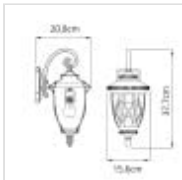

KL-ADMIRALS-COVE-S

Admirals Cove 1 Light Small Wall Lantern -
Textured Black

DETAILS	
BRAND	Kichler
FAMILY	Admirals Cove
SUITABLE LOCATION	Exterior
GUARANTEE	Coastal Collection 5 Year Anti Corrosion Guarantee
IP RATING	IP44
FINISH	Textured Black
FITTING HEIGHT	377mm
WIDTH	156mm
PROJECTION/DEPTH	208mm
VOLTAGE	220-240v 50hz
MAXIMUM WATTAGE	60W
NUMBER OF LAMPS	1
SOCKET	E27
INTEGRATED LED	No
CLASS	Class I
BUILD MATERIALS	Weather Resistant Composite, Seeded Glass
DIMMABLE FITTING	Compatible With Dimmable Lamps
PRODUCT WEIGHT	1.44kg
BOX DIMENSIONS	25 X 20.5 X 42.5cm
BOX WEIGHT	1.60 Kg