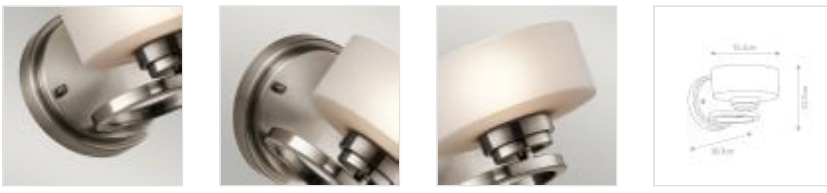

KL-ALEEKA1**Aleeka 1 Light Wall Light - Classic Pewter**

DETAILS	
BRAND	Kichler
FAMILY	Aleeka
SUITABLE LOCATION	Interior
GUARANTEE	General 2 Year Guarantee
FINISH	Classic Pewter
FITTING HEIGHT	127mm
WIDTH	152mm
PROJECTION/DEPTH	203mm
POWER SOURCE	Mains Voltage
VOLTAGE	220-240v 50hz
MAXIMUM WATTAGE	3W LED
NUMBER OF LAMPS	1
SOCKET	G9
INTEGRATED LED	No
LED LUMENS	300Lm
LED COLOUR TEMP	3000k
CLASS	Class I
BUILD MATERIALS	Steel, Opal Glass
HOURS	25000
DIMMABLE FITTING	Compatible With Dimmable Lamps
PRODUCT WEIGHT	0.46kg
BOX DIMENSIONS	23 X 23 X 35cm
BOX WEIGHT	0.51 Kg

**PRODUCT DETAILS**

The LED Aleeka collection uses celestial inspiration to create its own gravitational force. Oval globes seem to float almost weightlessly on top, and the Classic Pewter finish delivers the final soft contemporary touch.